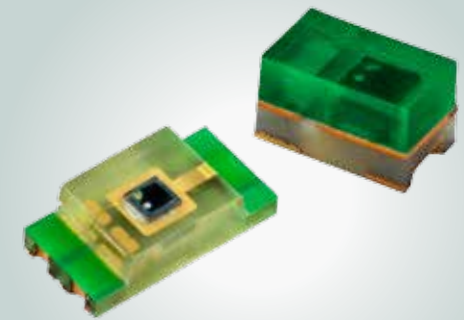

### BACKLIT INSTRUMENT PANEL

Ambient Light Sensors

### CONTROL KNOBS

TCPT1600X01 and TCUT1600X01 Turn and Push Transmissive Sensor

### NIGHT VISION

VSMY98545 SurfLight™ Infrared Surface Emitter

### MAP LIGHTS

PLCC2 Plus LED

VCNL4020X01 Integrated Proximity and Ambient Light Sensor